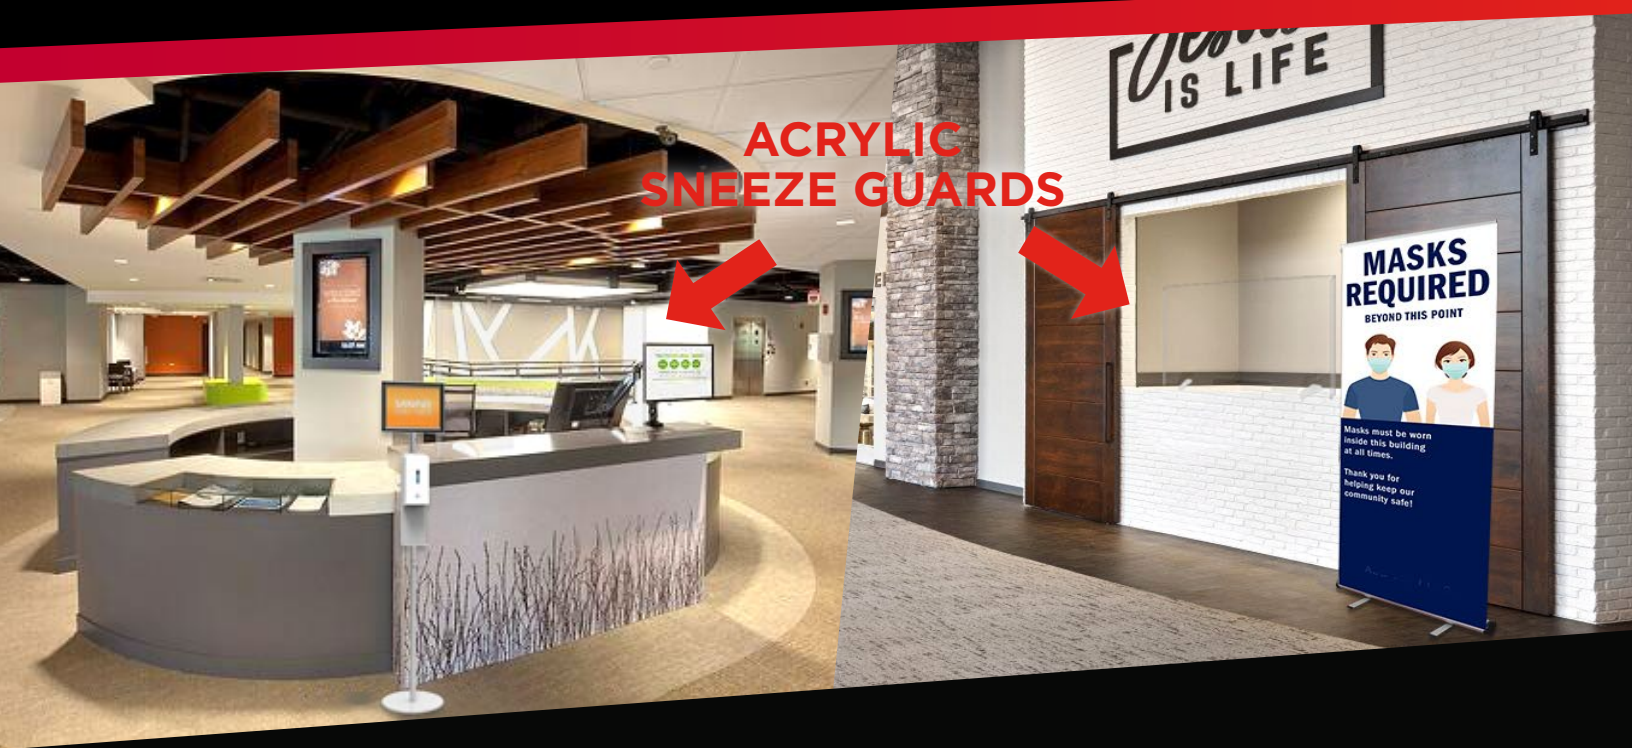

PPE SOLUTIONS FOR PLACES OF WORSHIP

As we evolve and strive to safely and carefully open places of worship, Sunday schools and Pre-schools, it is imperative to encourage and enable social distancing and guide parishioners, clergy and visitors with important messages about mask wearing, social distancing, handwashing, safety and more. We offer a wide variety of PPE products, such as protection barriers, sneeze guards, sanitizing stands, informational signs and displays designed to protect, educate, and instill confidence.

SNEEZE GUARDS & PARTITION WALLS

Help maintain social distance and physical separation while protecting from splashes and sprays. Our Partition Walls and Sneeze Guards are manufactured in the USA, are easy to assemble, clean and disinfect.