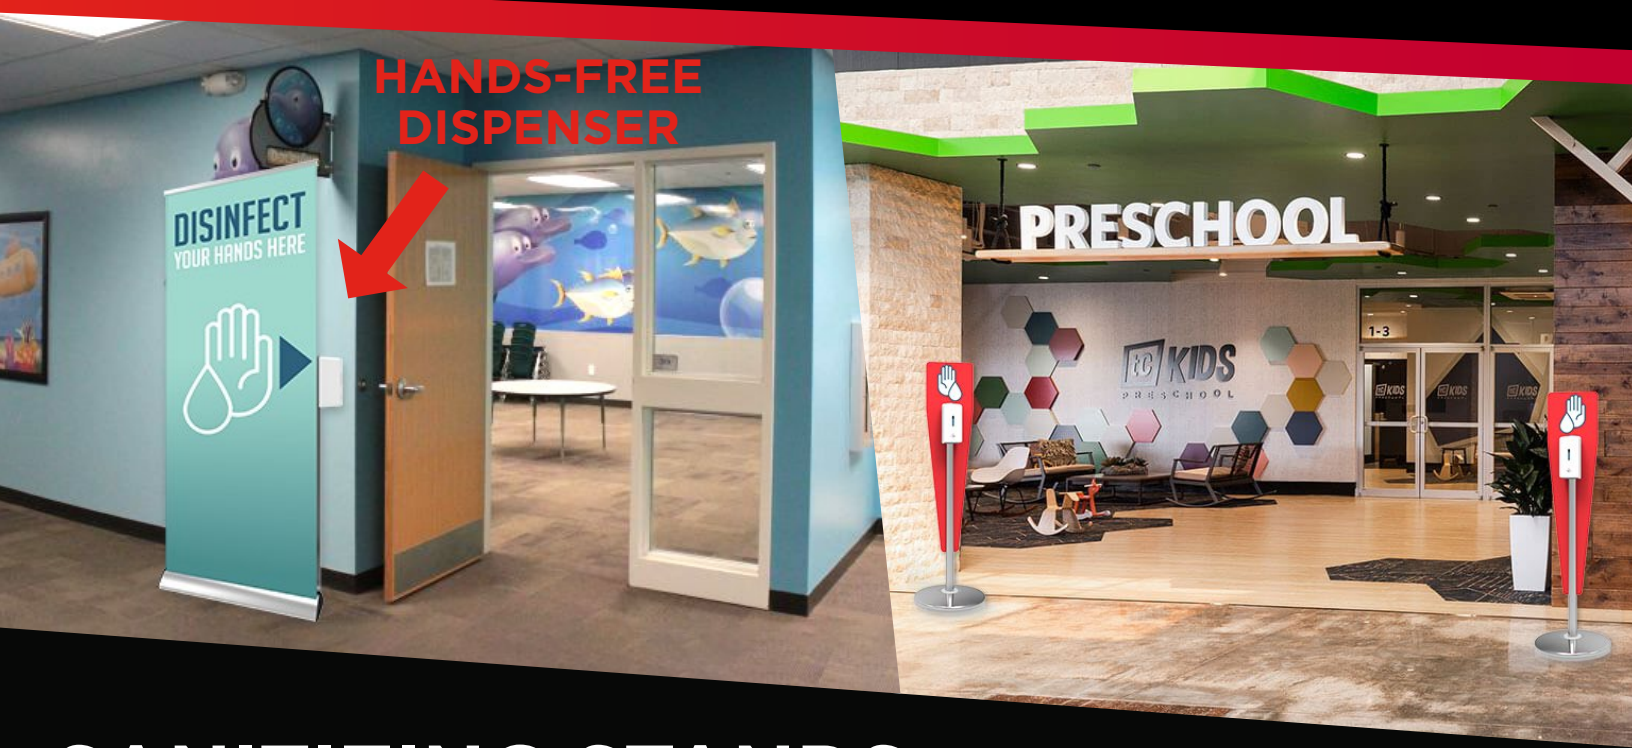

**HANDS-FREE
DISPENSER**

**DISINFECT
YOUR HANDS HERE**

PRESCHOOL

**KIDS
PRESCHOOL**

SANITIZING STANDS

Deliver sanitizing solution HANDS-FREE by placing Sanitizing Stands and Stations in every vestibule, hallway, sanctuary, meeting room, classroom and more.

- Sanitizing stands include HANDS-FREE dispensers that hold 1000ml of liquid or gel
- Sanitizing dispensers require four C batteries
- Sturdy, durable and hard to knock over
- Includes real estate for messaging
- A wide variety of options available

**DISINFECT
YOUR HANDS HERE**